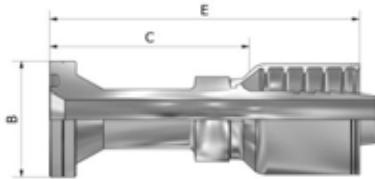

DF20H SERIES(SAE Code 62 Flange Straight)

LIST

PART NUMBER	Products Description									
	Hose In-Dia	Flange Size	Flange Dia		Tail-Growth		Overall length			
			MM	Inch	MM	Inch	MM	Inch		
		A	B		C		E			
DF20H-08-08	1/2	1/2	31.8	1.25	57.6	2.27	87.8	3.46		
DF20H-12-12	3/4	3/4	41.3	1.63	69.2	2.72	104.6	4.12		
DF20H-16-12	3/4	1"	47.6	1.87	43.3	1.70	78.7	3.10		
DF20H-16-16	1"	1"	47.6	1.87	81.4	3.20	122.2	4.81		
DF20H-20-16	1"	1-1/4	54.0	2.13	50.9	2.00	91.7	3.61		
DF20H-20-20	1-1/4	1-1/4	54.0	2.13	83.6	3.29	127.3	5.01		
DF20H-24-24	1-1/2	1-1/2	63.5	2.50	74.4	2.93	108.8	4.28		
DF20H-32-32	2"	2"	79.4	3.13	83.2	3.28	127.1	5.00		

DF24H SERIES(SAE Code 62 Flange 45° Elbow)

LIST

PART NUMBER	Products Description									
	Hose In-Dia	Flange Size	Flange Dia		Tail-Growth		Drop		Overall length	
			MM	Inch	MM	Inch	MM	Inch	MM	Inch
		A	B		C		D		E	
DF24H-08-08	1/2	1/2	31.8	1.25	51.6	2.03	21.5	0.85	81.8	3.22
DF24H-12-12	3/4	3/4	41.3	1.63	63.4	2.50	27.0	1.06	98.8	3.89
DF24H-16-16	1"	1"	47.6	1.87	77.5	3.05	32.0	1.26	118.3	4.66
DF24H-16-16A60	1"	1"	47.6	1.87	83.1	3.27	57.0	2.24	123.9	4.88
DF24H-20-16	1"	1-1/4	54.0	2.13	80.1	3.15	32.0	1.26	120.9	4.76
DF24H-20-20	1-1/4	1-1/4	54.0	2.13	97.0	3.82	38.0	1.50	140.7	5.5
DF24H-24-24	1-1/2	1-1/2	63.5	2.50	113.9	4.48	44.0	1.73	148.3	5.8
DF24H-32-32	2"	2"	79.4	3.13	149.0	5.87	56.0	2.20	192.9	7.59