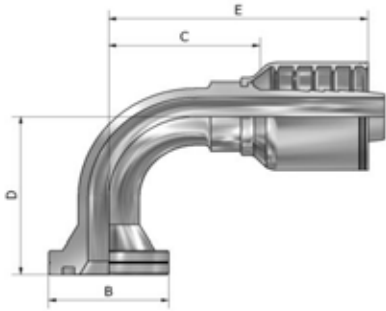

DF24H SERIES(SAE Code 62 Flange 45° Elbow)

LIST

PART NUMBER	Products Description									
	Hose In-Dia	Flange Size	Flange Dia		Tail-Growth		Drop		Overall length	
			MM	Inch	MM	Inch	MM	Inch	MM	Inch
		A	B		C		D		E	
DF24H-08-08	1/2	1/2	31.8	1.25	51.6	2.03	21.5	0.85	81.8	3.22
DF24H-12-12	3/4	3/4	41.3	1.63	63.4	2.50	27.0	1.06	98.8	3.89
DF24H-16-16	1"	1"	47.6	1.87	77.5	3.05	32.0	1.26	118.3	4.66
DF24H-16-16A60	1"	1"	47.6	1.87	83.1	3.27	57.0	2.24	123.9	4.88
DF24H-20-16	1"	1-1/4	54.0	2.13	80.1	3.15	32.0	1.26	120.9	4.76
DF24H-20-20	1-1/4	1-1/4	54.0	2.13	97.0	3.82	38.0	1.50	140.7	5.5
DF24H-24-24	1-1/2	1-1/2	63.5	2.50	113.9	4.48	44.0	1.73	148.3	5.8
DF24H-32-32	2"	2"	79.4	3.13	149.0	5.87	56.0	2.20	192.9	7.59

DF29H SERIES(SAE Code 62 Flange 90° Elbow)

[LIST](#)

PART NUMBER	Products Description									
	Hose In-Dia	Flange Size	Flange Dia		Tail-Growth		Drop		Overall length	
			MM	Inch	MM	Inch	MM	Inch	MM	Inch
		A	B		C		D		E	
DF29H-08-08	1/2	1/2	31.8	1.25	44.7	1.76	45.0	1.77	74.9	2.95
DF29H-12-12	3/4	3/4	41.3	1.63	53.8	2.12	58.0	2.28	89.1	3.51
DF29H-16-12	3/4	1"	47.6	1.87	54.0	2.13	58.0	2.28	89.4	3.52
DF29H-16-16	1"	1"	47.6	1.87	70.2	2.76	70.0	2.76	110.0	4.33
DF29H-20-16	1"	1-1/4	54.0	2.13	68.0	2.68	70.0	2.76	108.8	4.28
DF29H-20-20	1-1/4	1-1/4	54.0	2.13	85.4	3.36	82.0	3.23	129.1	5.08
DF29H-24-24	1-1/2	1-1/2	63.5	2.50	102.1	4.02	104.0	4.09	136.5	5.37
DF29H-32-32	2"	2"	79.4	3.13	139.9	5.51	124.0	4.88	183.8	7.24