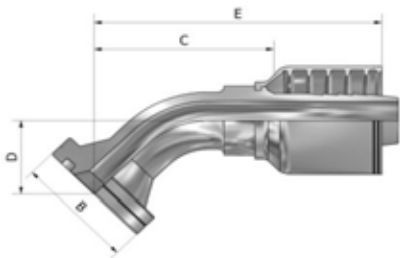

DF20H SERIES(SAE Code 62 Flange Straight)

LIST

PART NUMBER	Products Description									
	Hose In-Dia	Flange Size	Flange Dia		Tail-Growth		Overall length			
			MM	Inch	MM	Inch	MM	Inch		
		A	B		C		E			
DF20H-08-08	1/2	1/2	31.8	1.25	57.6	2.27	87.8	3.46		
DF20H-12-12	3/4	3/4	41.3	1.63	69.2	2.72	104.6	4.12		
DF20H-16-12	3/4	1"	47.6	1.87	43.3	1.70	78.7	3.10		
DF20H-16-16	1"	1"	47.6	1.87	81.4	3.20	122.2	4.81		
DF20H-20-16	1"	1-1/4	54.0	2.13	50.9	2.00	91.7	3.61		
DF20H-20-20	1-1/4	1-1/4	54.0	2.13	83.6	3.29	127.3	5.01		
DF20H-24-24	1-1/2	1-1/2	63.5	2.50	74.4	2.93	108.8	4.28		
DF20H-32-32	2"	2"	79.4	3.13	83.2	3.28	127.1	5.00		

DF24H SERIES(SAE Code 62 Flange 45° Elbow)

LIST

PART NUMBER	Products Description									
	Hose In-Dia	Flange Size	Flange Dia		Tail-Growth		Drop		Overall length	
			MM	Inch	MM	Inch	MM	Inch	MM	Inch
		A	B		C		D		E	
DF24H-08-08	1/2	1/2	31.8	1.25	51.6	2.03	21.5	0.85	81.8	3.22
DF24H-12-12	3/4	3/4	41.3	1.63	63.4	2.50	27.0	1.06	98.8	3.89
DF24H-16-16	1"	1"	47.6	1.87	77.5	3.05	32.0	1.26	118.3	4.66
DF24H-16-16A60	1"	1"	47.6	1.87	83.1	3.27	57.0	2.24	123.9	4.88
DF24H-20-16	1"	1-1/4	54.0	2.13	80.1	3.15	32.0	1.26	120.9	4.76
DF24H-20-20	1-1/4	1-1/4	54.0	2.13	97.0	3.82	38.0	1.50	140.7	5.5
DF24H-24-24	1-1/2	1-1/2	63.5	2.50	113.9	4.48	44.0	1.73	148.3	5.8
DF24H-32-32	2"	2"	79.4	3.13	149.0	5.87	56.0	2.20	192.9	7.59